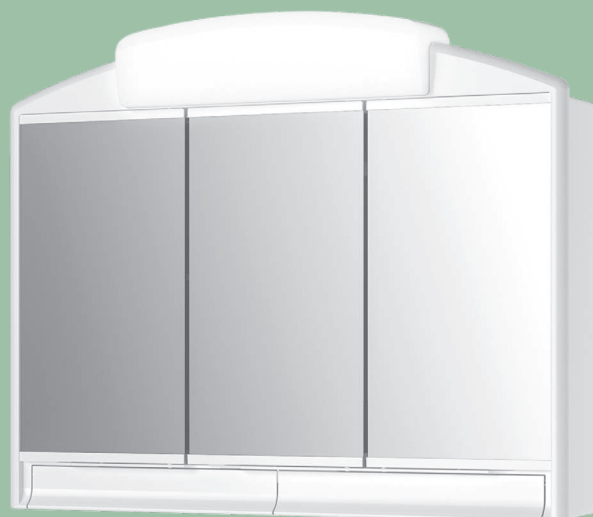

Ref. ARMÁRIO WC RANO
Pts. BRANCO **55**
590x510x160